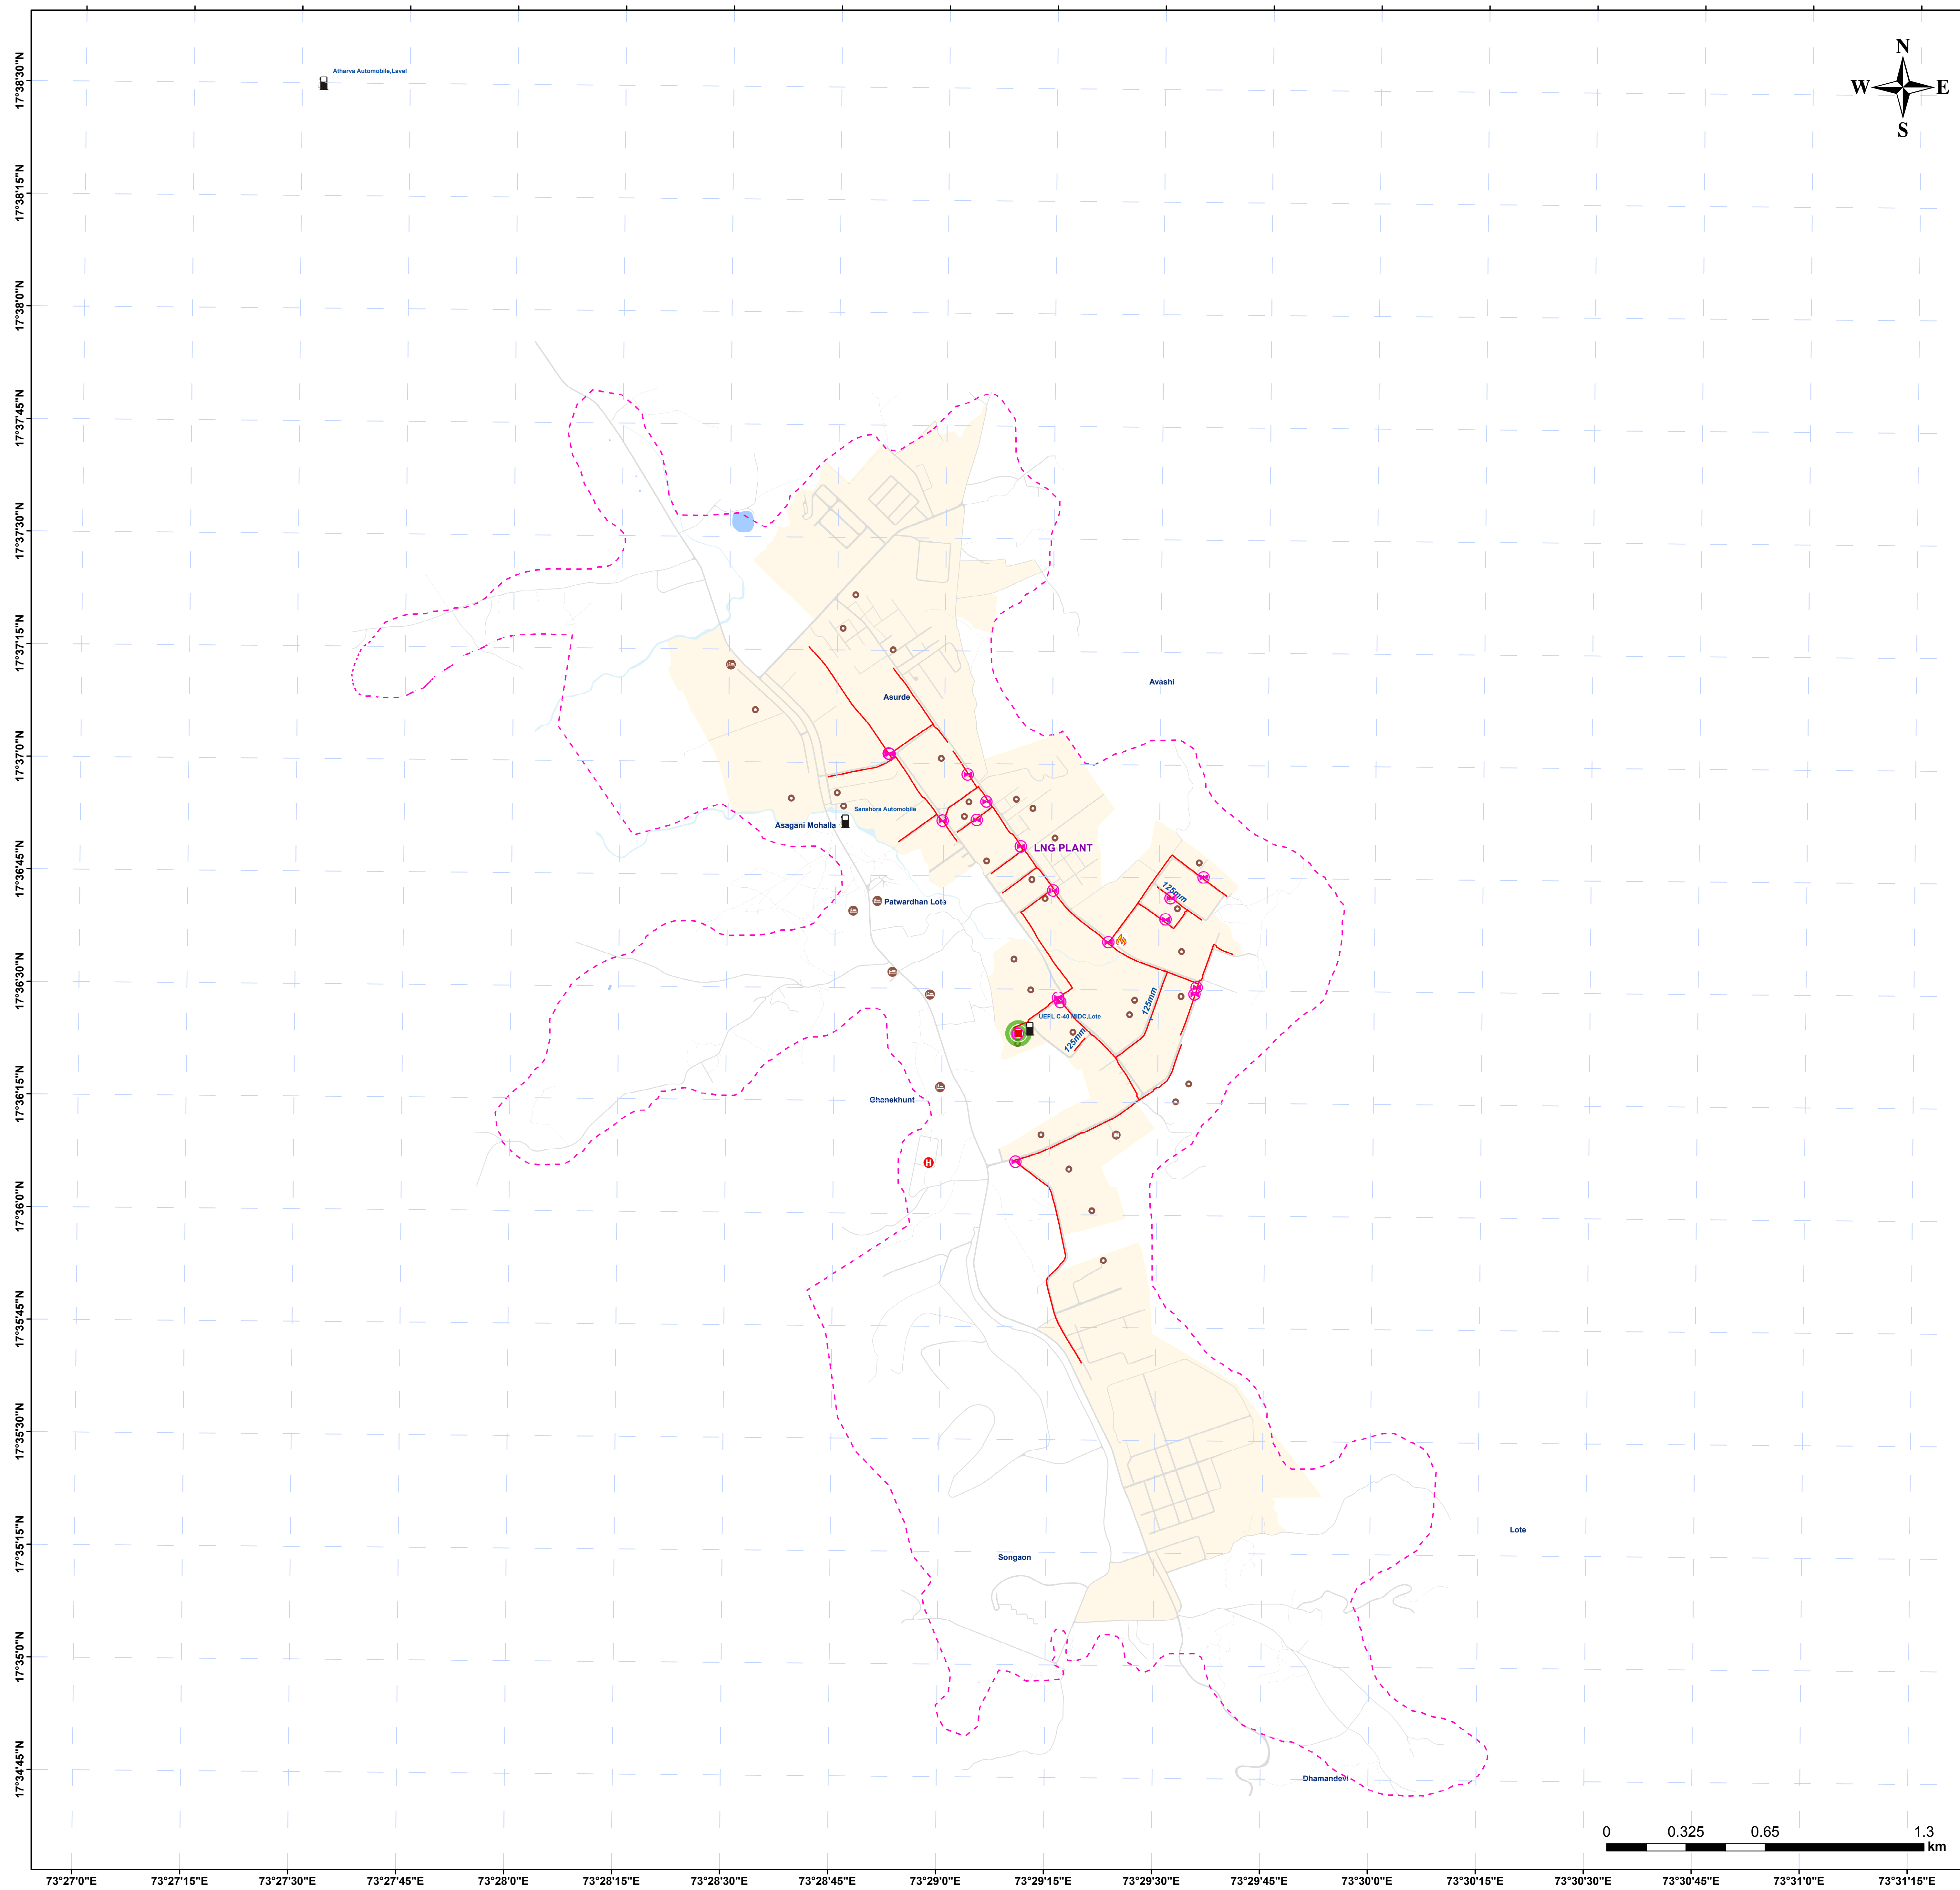

RATNAGIRI GA – LOTE

LOTE (Index Map)

Legend

	DRS		Fire Brigade
	Valve		Hospital
	MRS		Police Station
	Pipeline 125 mm		AOI Boundary
	Pipeline 63 mm		UEPL Plot
	High Tension Pole		MIDC Area
	Government Office		Road
	Hotel		Waterbody
	Industry		River
	Petrol Pump		CNG Station
	Restaurant		LNG Station