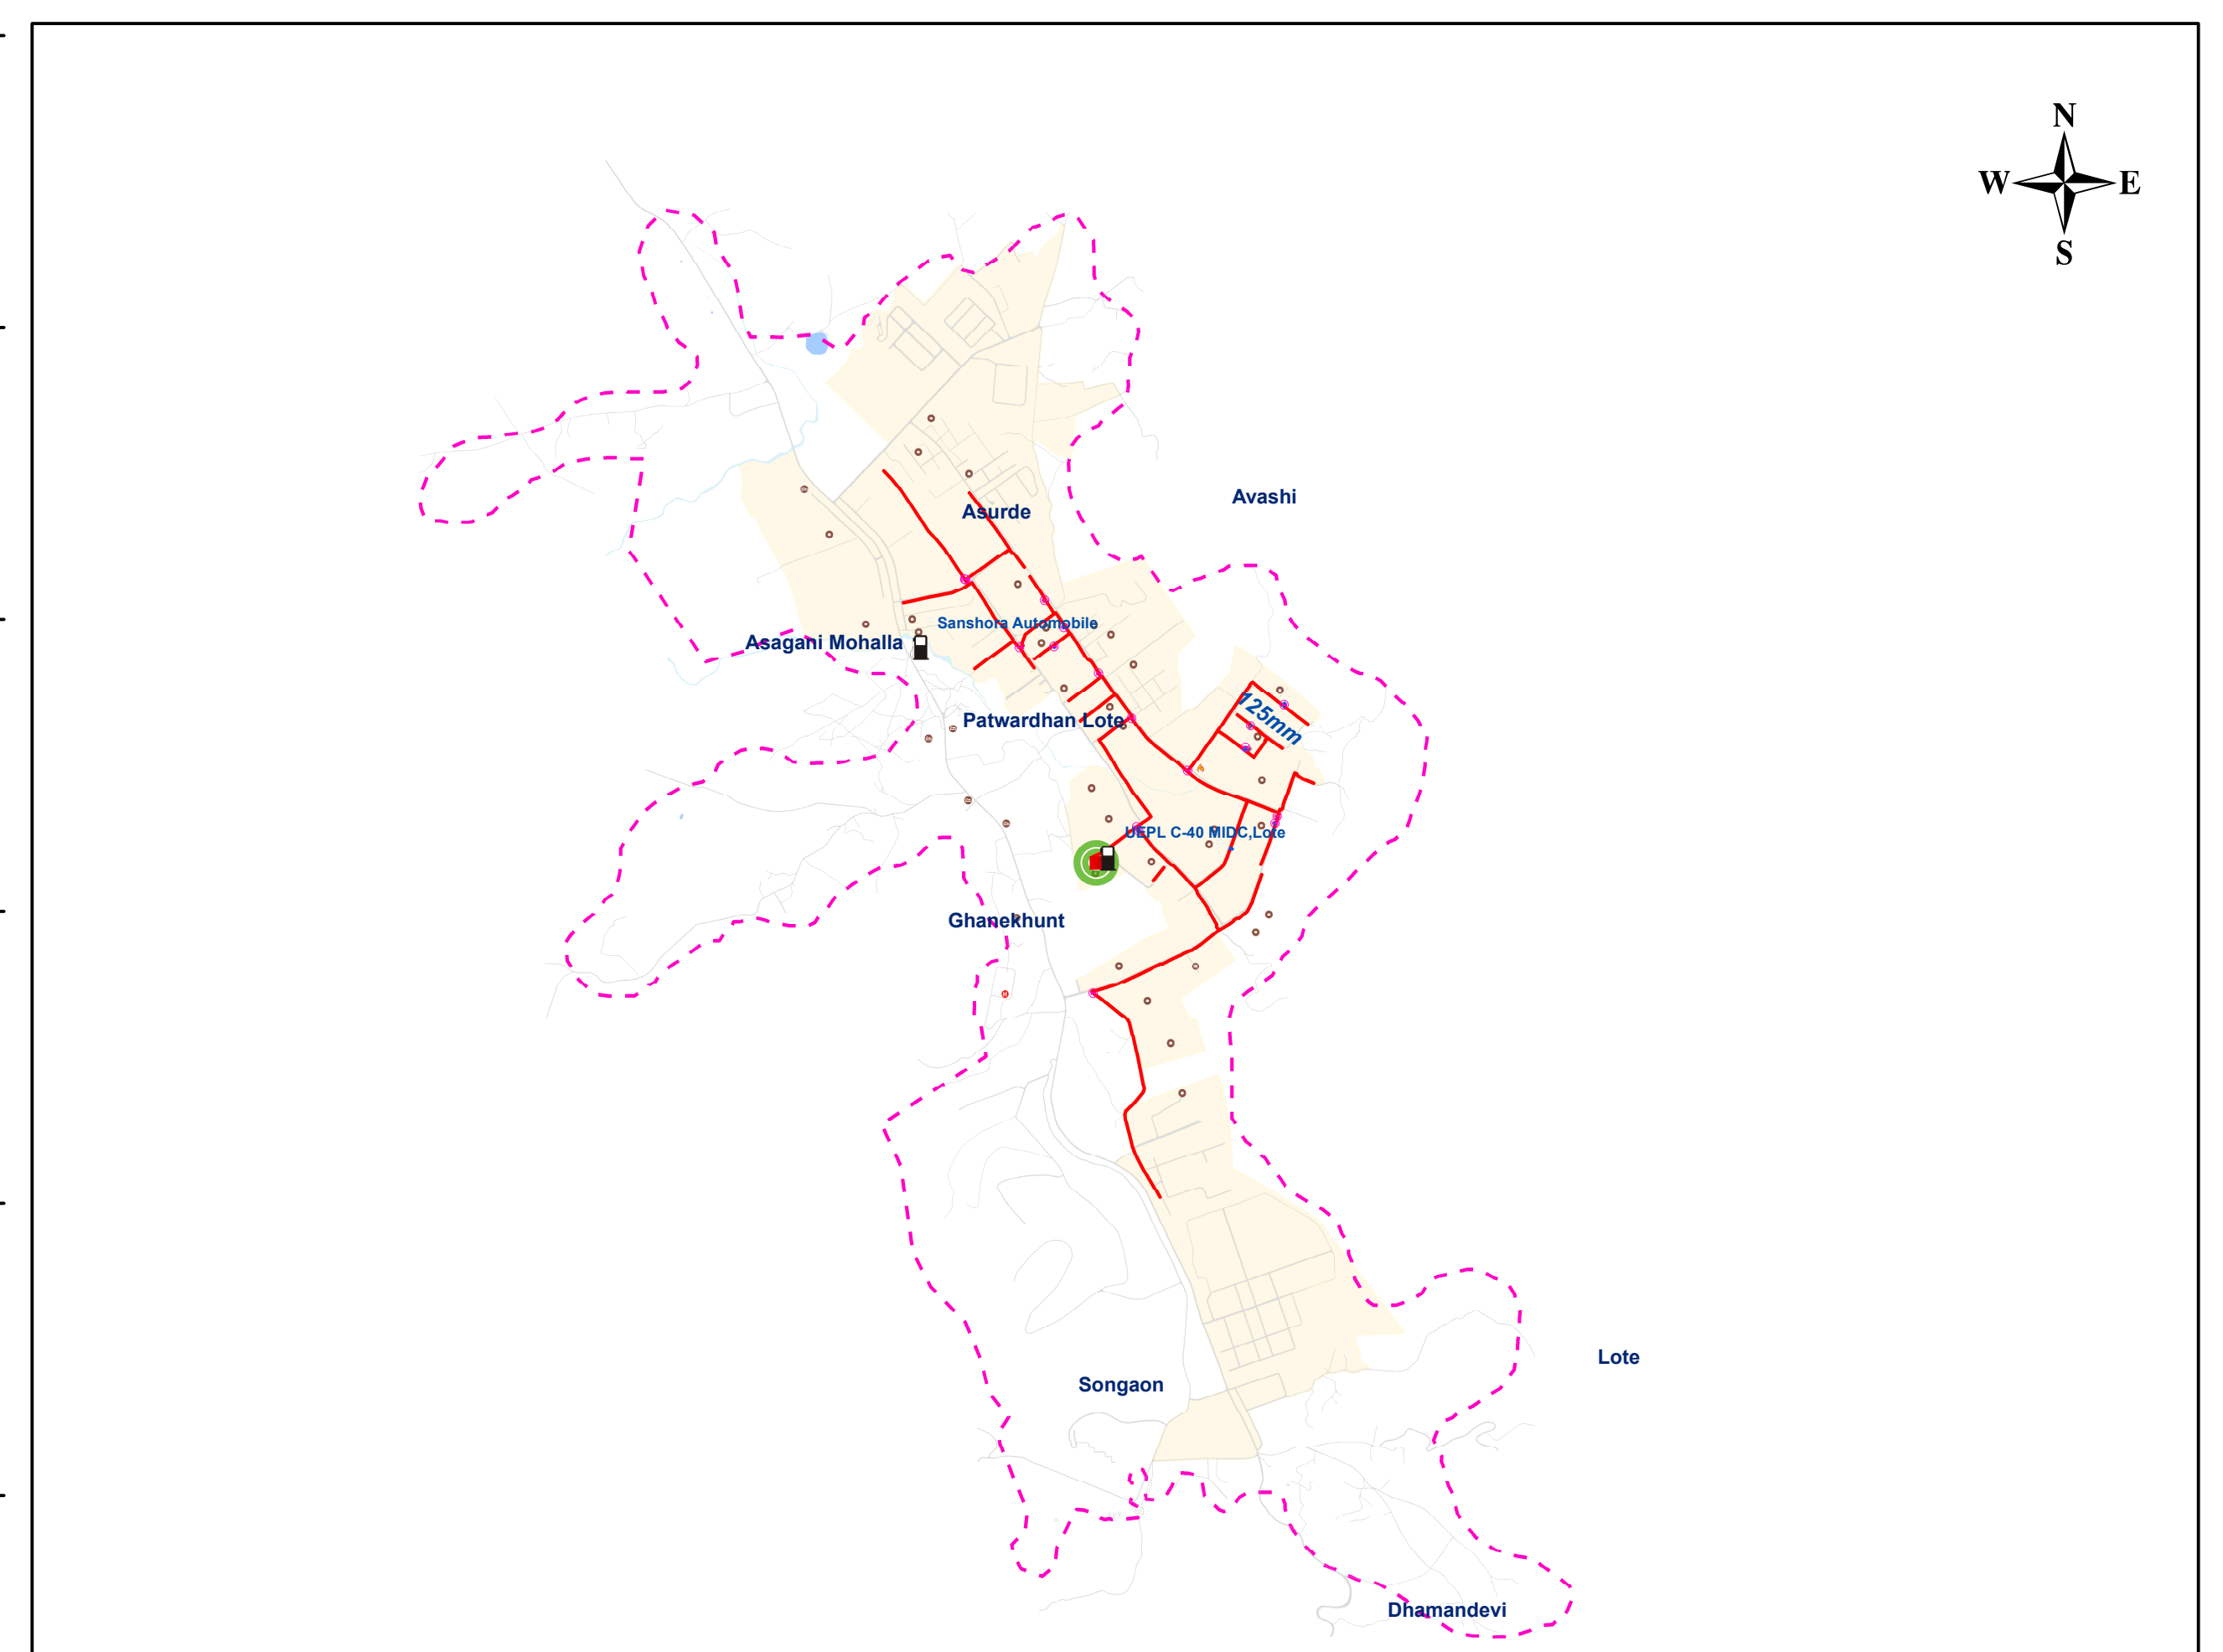

RATNAGIRI GA – LOTE

LOTE (Index Map)

Legend

	DRS		Fire Brigade
	Valve		Hospital
	MRS		Police Station
	Pipeline 125 mm		AOI Boundary
	Pipeline 63 mm		UEPL Plot
	High Tension Pole		MIDC Area
	Government Office		Road
	Hotel		Waterbody
	Industry		River
	Petrol Pump		CNG Station
	Restaurant		LNG Station